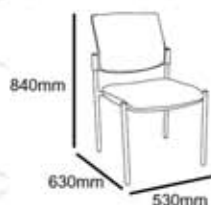

Dyno 40

DYN 40 4L