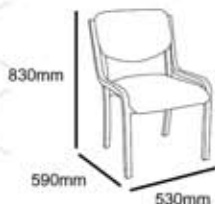

Woodtech

WOO 01