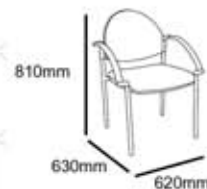

Dyno 50 Arm

DYN 50 4L BDA