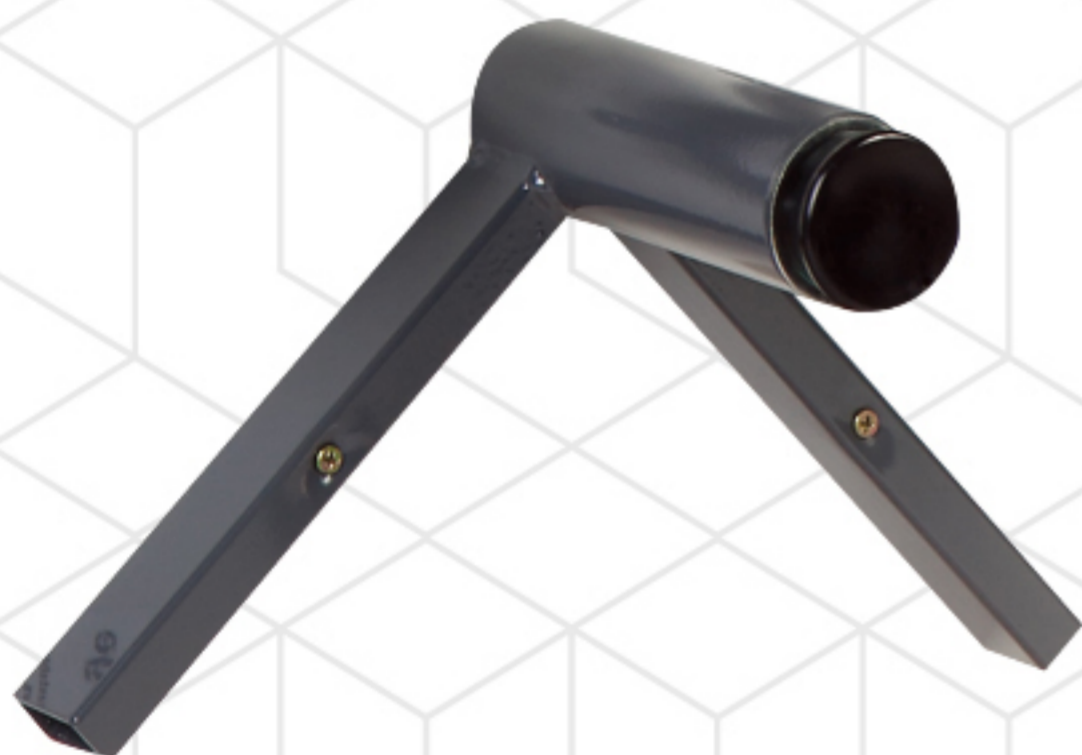

● *Cubana Range*

25.4 x 25.4mm legs
 25.4 x 25.4mm railing all finished
 Available in all PC colours
 Also available in Chrome
 Suitable for coffee tables Only
 Shown in Chrome finish

● *All Purpose Range*

Extra charge applies for adjustable feet

● *Vera Range*

50 x 50mm legs with adjustable feet
 50 x 50mm railing all finished
 Available in all PC colours, shown in White
 Not available in Chrome

— *Astra Range*

50mm Round legs with 35 x 19mm railing

Available in all PC colours, shown in White Birch

Not available in Chrome

— *Opus Range*

50mm Round legs with 19mm Round railing

Available in all PC colours, shown in Apo Grey

Not available in Chrome

— *Modular Range*

50mm Round legs with

35 x 19mm Round railing, including adjustable feet

Available in all PC colours, shown in Graphite

Not available in Chrome

— *Regency Range*

63mm Round legs with 50 x 19mm Round railing