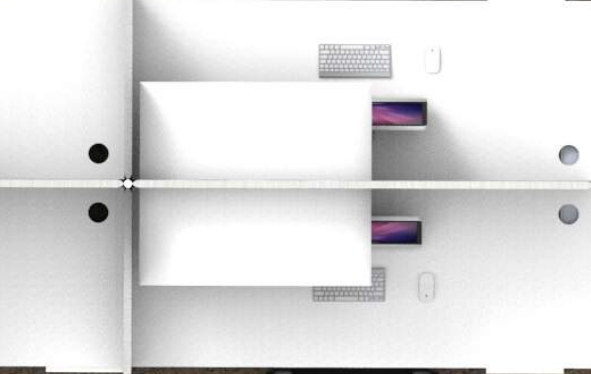

STARTER SOCKETS & SPLITTERS