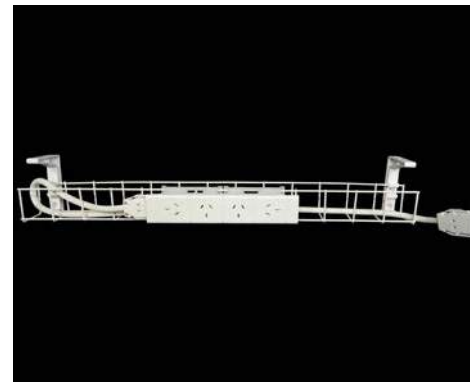

## SINGLE TIER CABLE BASKET KITS - 4 GPO

SWBK6504G

1 x Single tier cable basket - 650mm  
1 x Quad auto switched power module  
1 x GPO clip  
1 x 1.5m Interconnecting lead

2 Years Warranty  
Available in White.

SWBK9504G

1 x Single tier cable basket - 950mm  
1 x Quad auto switched power module  
1 x GPO clip  
1 x 1.5m Interconnecting lead