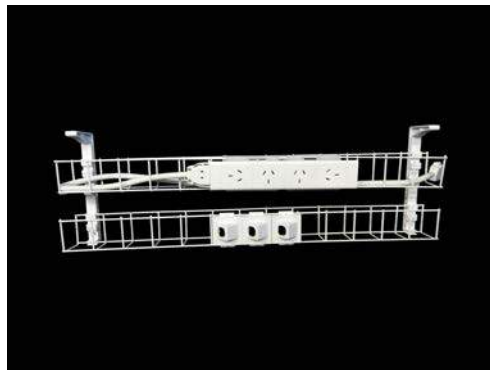

DUAL TIER CABLE BASKET KITS - 4 GPO + 3 DATA

SWBK6504G3D

- 1 x Dual tier cable basket - 650mm
- 1 x Quad auto switched power module
- 1 x GPO clip
- 3 x Data tiles
- 1 x 1.5m Interconnecting lead

2 Years Warranty
Available in White.