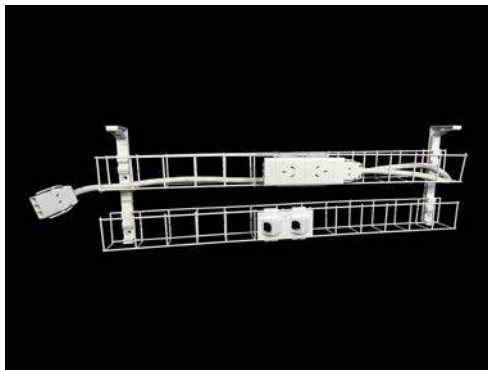

SWBK12502G2D

- 1 x Dual tier cable basket - 1250mm
- 1 x Dual auto switched power module
- 1 x GPO clip
- 2 x Data tiles
- 1 x 2m Interconnecting lead