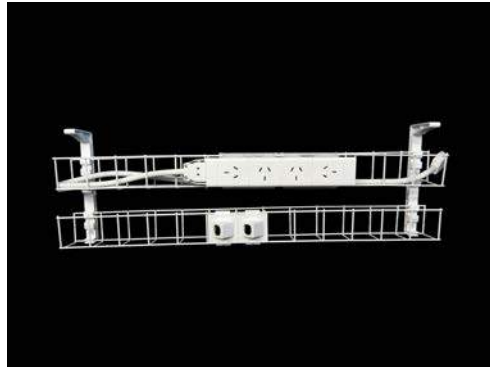

UNDER DESK CABLE MANAGEMENT

DUAL TIER CABLE BASKET KITS - 4 GPO + 2 DATA