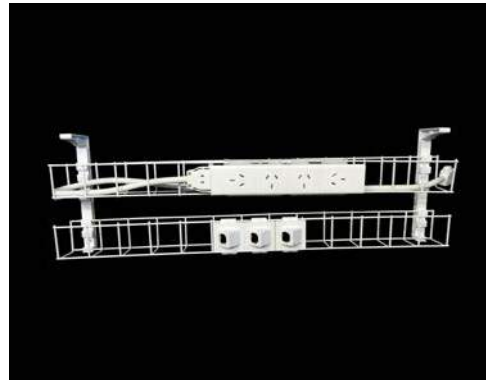

SWBK15504G3D

1 x Dual tier cable basket - 1550mm
1 x Quad auto switched power module
1 x GPO clip
3 x Data tiles
1 x 2.5m Interconnecting lead

3 Years Warranty
Available in White.