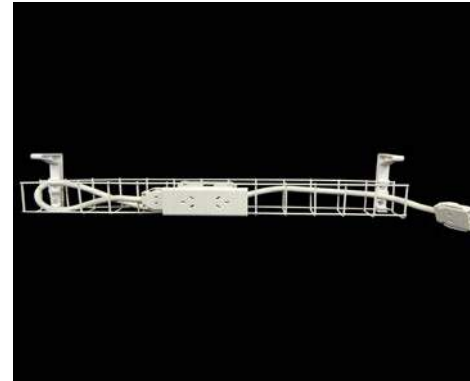

UNDER DESK CABLE MANAGEMENT

SINGLE TIER CABLE BASKET KITS - 2 GPO

TIP: Links to above desk power, flip boxes, in desk power and wireless charging modules.

SWBK15502G

1 x Single tier cable basket - 1550mm
1 x Dual auto switched power module
1 x 2.5m Interconnecting lead

2 Years Warranty
Available in White.