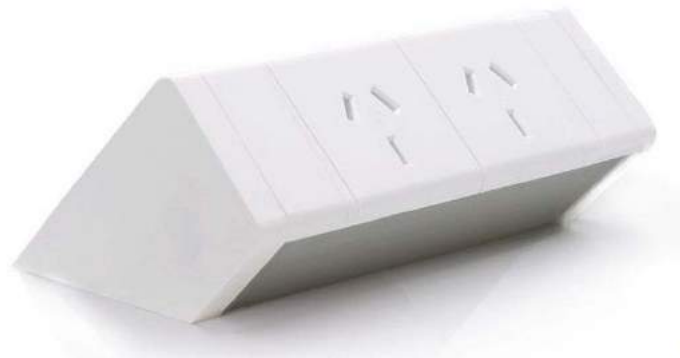

# POWER RAILS

## ABOVE DESK POWER

Clamps on to desk - links to cable basket, adjoining power rail, wall starter or power pole kit.

SWPR2G

2 x 10amp auto switched socket outlet  
600mm lead  
D splitter  
Desk clamps

2 Years Warranty  
Available in White or Black.