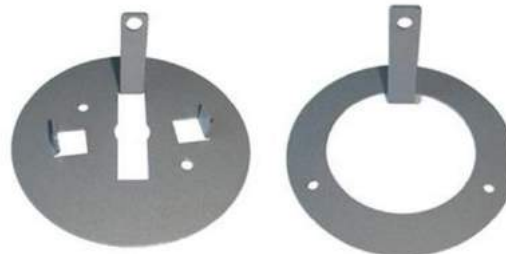

## POWER POLES - INDIVIDUALLY

Used in conjunction with ceiling starter socket and interconnecting leads.

### SW2.1 POWER POLE

2.1m desk to ceiling power pole  
Anodised finish  
Includes: Ceiling kit  
Under desk mounting bracket  
Desk grommet and cover

2.1 Power Pole

### SW2.8 POWER POLE

2.8m power pole  
Anodised finish  
Includes: Ceiling kit  
Floor bracket and cover

2.8 and 3.3 Power Pole