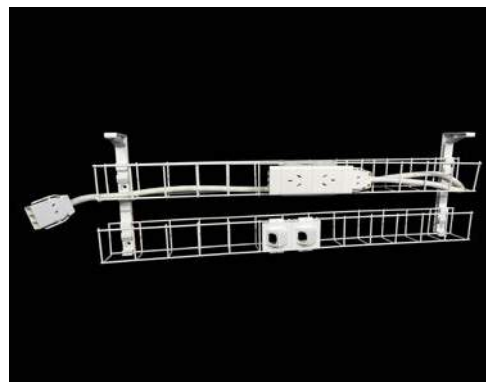

DUAL TIER CABLE BASKET KITS - 2 GPO +2 DATA

Connects to wall starter, adjoining cable basket or power pole kit. Takes power and data.

SWBK6502G2D

1 x Dual tier cable basket - 650mm
1 x Dual auto switched power module
1 x GPO clip
2 x Data tiles
1 x 1.5m Interconnecting lead

2 Years Warranty
Available in White.