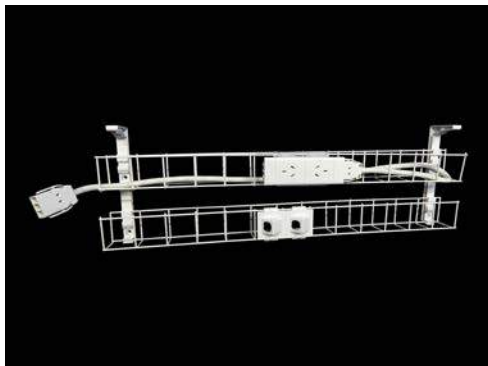

SWBK15502G2D