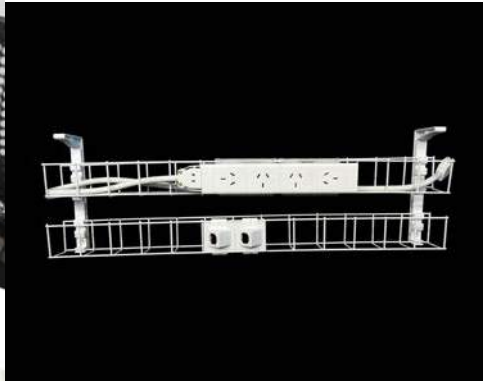

DUAL TIER CABLE BASKET KITS - 4 GPO + 2 DATA

SWBK6504G2D

1 x Dual tier cable basket - 650mm
1 x Quad auto switched power module
1 x GPO clip
2 x Data tiles
1 x 1.5m Interconnecting lead

2 Years Warranty
Available in White.