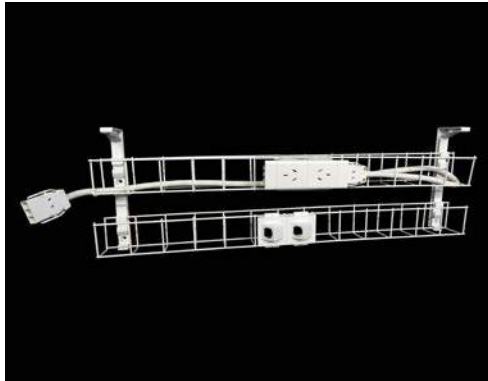

UNDER DESK CABLE MANAGEMENT

DUAL TIER CABLE BASKET KITS - 2 GPO + 2 DATA

SWBK9502G2D

- 1 x Dual tier cable basket - 950mm
- 1 x Dual auto switched power module
- 1 x GPO clip
- 2 x Data tiles
- 1 x 1.5m Interconnecting lead

TIP: Includes data provisions only. Your data specialist is needed for supply of telephone and internet ports. (CAT 5 / CAT 6)

2 Years Warranty
Available in White.