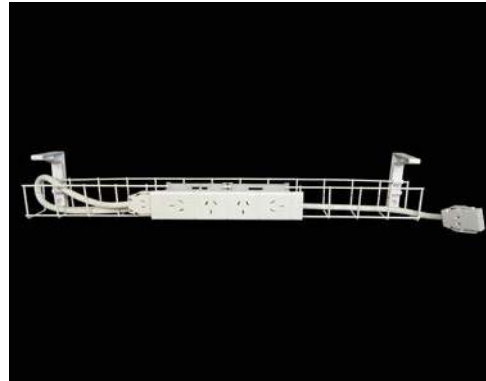

SINGLE TIER CABLE BASKET KITS - 4 GPO

SWBK12504G

1 x Single tier cable basket - 1250mm
1 x Quad auto switched power module
1 x GPO clip
1 x 2m Interconnecting lead

2 Years Warranty
Available in White.