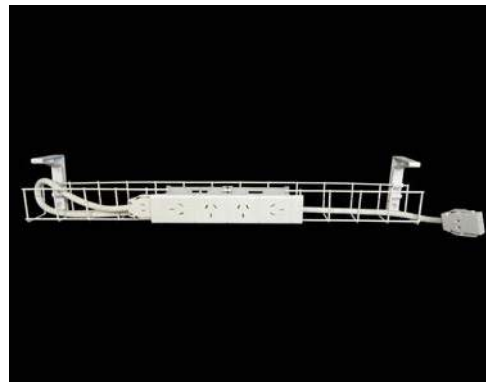

SWBK9504G

1 x Single tier cable basket - 950mm  
1 x Quad auto switched power module  
1 x GPO clip  
1 x 1.5m Interconnecting lead

## SINGLE TIER CABLE BASKET KITS - 4 GPO

SWBK12504G

1 x Single tier cable basket - 1250mm  
1 x Quad auto switched power module  
1 x GPO clip  
1 x 2m Interconnecting lead

2 Years Warranty  
Available in White.