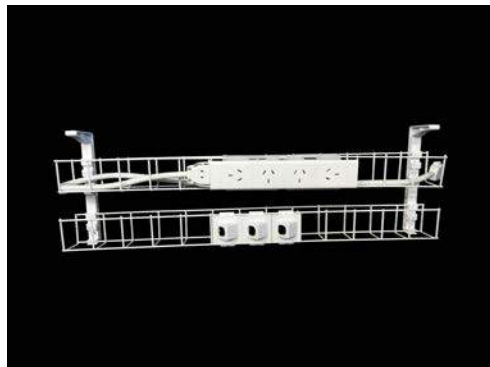

SWBK9504G3D

- 1 x Dual tier cable basket - 950mm
- 1 x Quad auto switched power module
- 1 x GPO clip
- 3 x Data tiles
- 1 x 1.5m Interconnecting lead