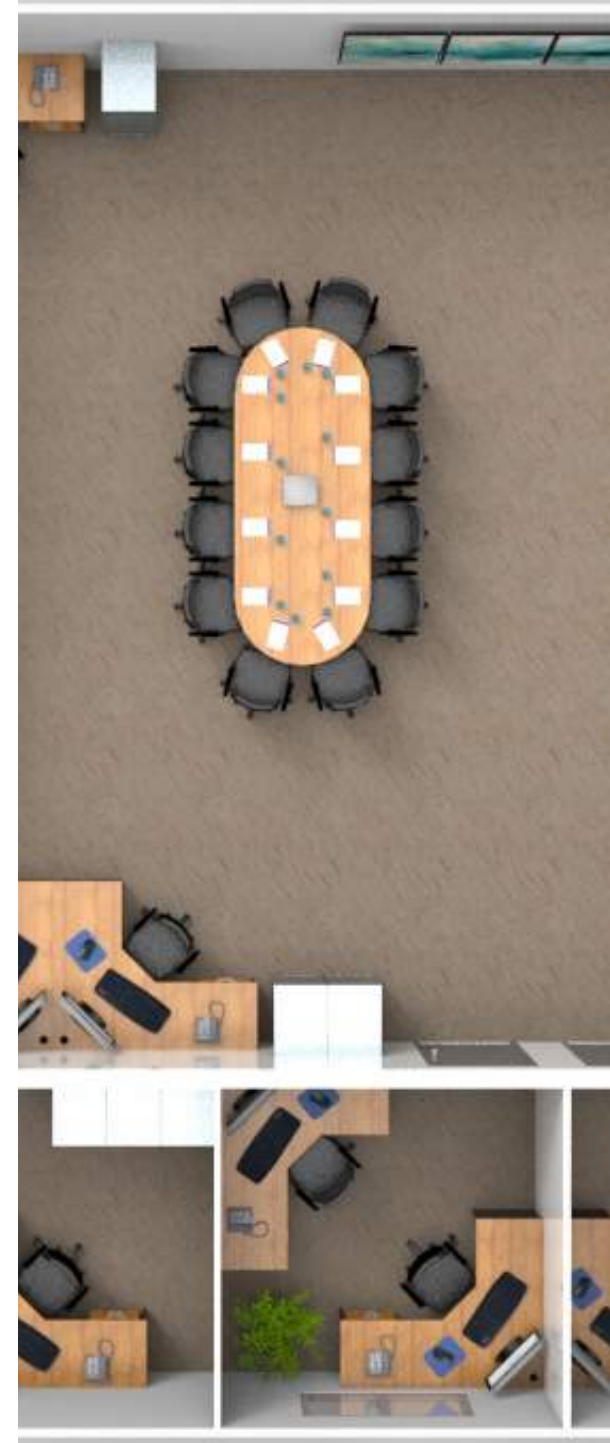

Link 60 Series

1400mm long

Cable tray to workstation for height adjustable tables

Includes: Mounting foot for under desk mount

Flat plate for cable tray fixing

2 Years Warranty

Available in White.