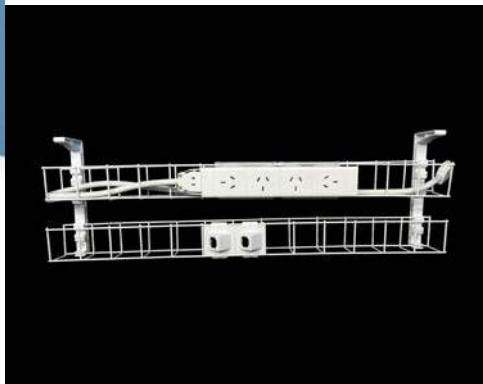

## DUAL TIER CABLE BASKET KITS - 4 GPO + 2 DATA

SWBK6504G2D

1 x Dual tier cable basket - 650mm  
1 x Quad auto switched power module  
1 x GPO clip  
2 x Data tiles  
1 x 1.5m Interconnecting lead

2 Years Warranty  
Available in White.