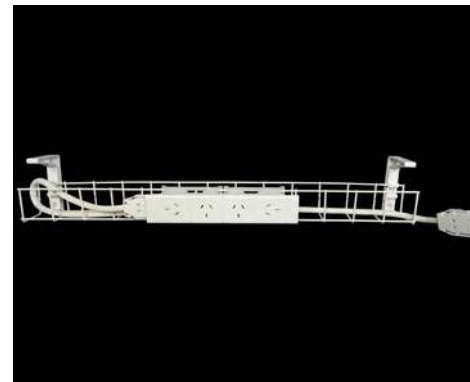

## SINGLE TIER CABLE BASKET KITS - 2 GPO

*TIP: Links to above desk power, flip boxes, in desk power and wireless charging modules.*

SWBK15502G

1 x Single tier cable basket - 1550mm  
1 x Dual auto switched power module  
1 x 2.5m Interconnecting lead

## SINGLE TIER CABLE BASKET KITS - 4 GPO

SWBK6504G

1 x Single tier cable basket - 650mm  
1 x Quad auto switched power module  
1 x GPO clip  
1 x 1.5m Interconnecting lead

2 Years Warranty  
Available in White.

SWBK9504G

1 x Single tier cable basket - 950mm  
1 x Quad auto switched power module  
1 x GPO clip  
1 x 1.5m Interconnecting lead