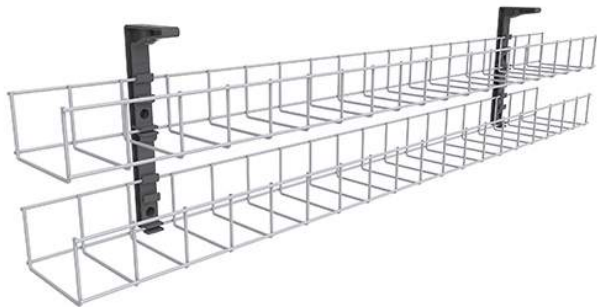

## SINGLE TIER CABLE BASKET

For cable tidy purposes, power leads only.

Single Tier Cable Baskets - Sold Individually

1 x Single Tier Cable Basket Tray  
2 x Mounting Brackets

Available in lengths: 650mm, 950mm, 1250mm and 1550mm

## DUAL TIER CABLE BASKET

For cable tidy purposes, power and data leads.

Dual Tier Cable Baskets - Sold Individually

1 x Dual Tier Cable Basket Tray  
2 x Mounting Brackets

Available in lengths: 650mm, 950mm, 1250mm and 1550mm