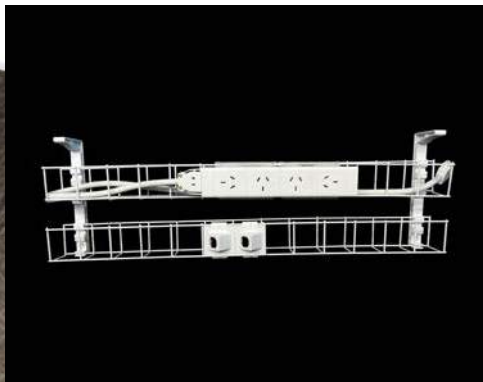

## DUAL TIER CABLE BASKET KITS - 4 GPO + 2 DATA

SWBK6504G2D

1 x Dual tier cable basket - 650mm  
1 x Quad auto switched power module  
1 x GPO clip  
2 x Data tiles  
1 x 1.5m Interconnecting lead

2 Years Warranty  
Available in White.

SWBK9504G2D

1 x Dual tier cable basket - 950mm  
1 x Quad auto switched power module  
1 x GPO clip  
2 x Data tiles  
1 x 1.5m Interconnecting lead

SWBK12504G2D

1 x Dual tier cable basket - 1250mm  
1 x Quad auto switched power module  
1 x GPO clip  
2 x Data tiles  
1 x 2m Interconnecting lead