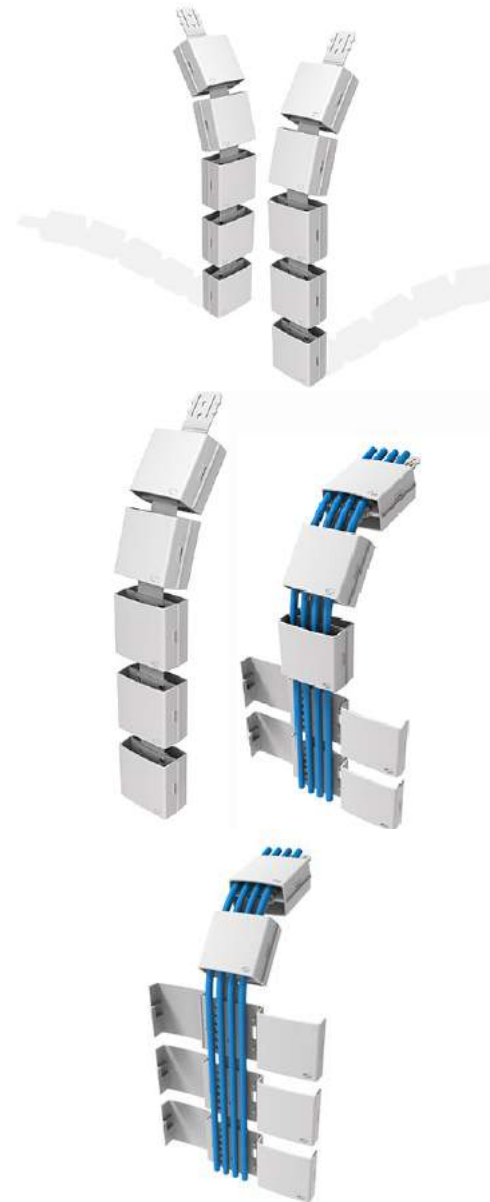

Link 60 Series

1400mm long

Cable tray to workstation for height adjustable tables

Includes: Mounting foot for under desk mount

Flat plate for cable tray fixing

2 Years Warranty

Available in White.