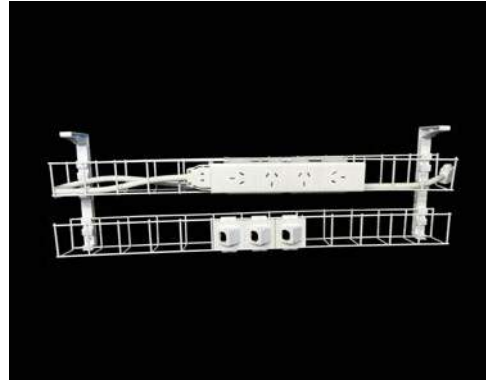

DUAL TIER CABLE BASKET KITS - 4 GPO + 3 DATA

SWBK12504G3D

1 x Dual tier cable basket - 1250mm
1 x Quad auto switched power module
1 x GPO clip
3 x Data tiles
1 x 2m Interconnecting lead

2 Years Warranty
Available in White.