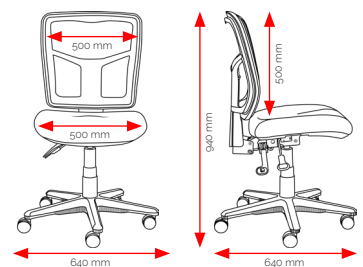

Features.

- Mesh backrest
- Ratchet height adjustable back
- Synchronised seat and back tilt
- Adjustable seat height

Specifications. (mm)

Overall	640w / 640d / 940h
Back	500w / 500h
Seat	500w / 470d
Seat Height	440-570h

Carton Dimensions.

Width	635
Height	335
Length	635
Weight	17 kg

Custom Options.

- Height adjustable arms (180-2)

Upholstery.

Dove

Black
5806
(M3)